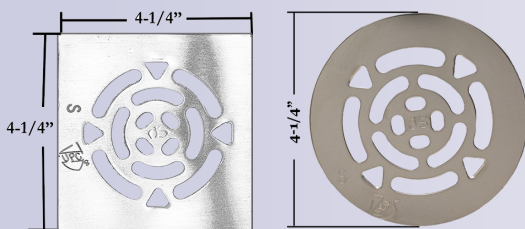

General Purpose DaL-Drain®

Glues Over 2" PVC or fits Inside 3" PVC Pipe

- White PVC Plastic or Metal Grate
- Polished Chrome Stainless Steel Grate
- Pearl Nickel or Satin Nickel Metal Grate
- Oil Rubbed Bronze Metal Grate
- **NEW** Matte Black Metal Grate

DS Part#	Description	Case Qty
DDGP23 PVC	Round/General Purpose Drain w/ SS Grate	36 / Case
DDGP23 SQ PVC	Square/General Purpose Drain w/ SQ SS Grate	36 / Case
DDGP23 ABS	Round/General Purpose Drain w/ SS Grate	36 / Case
DDGP23 SQ ABS	Square/General Purpose Drain w/SQ SS Grate	36 / Case
All General Purpose Drains available Assembled with Specialty Finished Grates		
OR: Oil Rubbed Bronze	MB: Matte Black	
SN: Satin Nickel	AB: Antique Brass	
PN: Pearl Nickel	WM: White Metal	
WP: White Plastic	SS: Chrome Stainless Steel