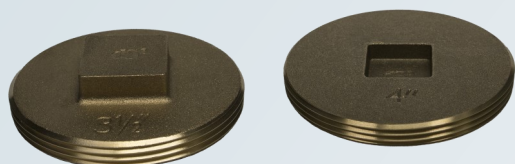

HEAVY DUTY FLUSH CLEANOUT with BRASS PLUG

"NEW"

Features:

- Glues inside PVC pipe
- Non-pressurized sanitary drain, waste and vent applications
- Flush type, safe for foot traffic areas
- Built in stop allows for easy access
- Assembled with Counter Sunk Brass Plug

2-3" & 3-4" Available with or without Solid Brass Cover & Brass Screw

PART NO.	SIZE	DESCRIPTION	QTY	PRICE
DSCO2X3	2" - 3"	Fits: Over 2" or Inside 3" PIPE with 2" BRASS PLUG	25/CS	
DSCO3X4	3" - 4"	Fits: Over 3" or Inside 4" PIPE with 3" BRASS PLUG	25/CS	
DSCO5X6	6"	Exclusive: Fits Inside 6" PVC with 5" COUNTER SUNK BRASS PLUG	12/CS	
DSCO5X6RH	6"	Exclusive: Fits Inside 6" PVC with 5" RAISED HEAD BRASS PLUG	12/CS	
DSCO2X3WC	2" - 3"	Over 2" or Inside 3" Pipe with 2" BRASS PLUG & 3-1/2" DIA BRASS COVER & SCREW	18/CS	
DSCO3X4WC	3" - 4"	Over 3" or Inside 4" Pipe with 3" BRASS PLUG & 4-1/2" BRASS COVER & SCREW	18/CS	
DSCO315C	3-1/2"	3-1/2" BRASS CLEANOUT COVER ONLY with SCREW	18/CS	
DSCO415C	4-1/2"	4-1/2" BRASS CLEANOUT COVER ONLY with SCREW	18/CS	

"NEW"

BRASS PLUGS

Countersunk & Raised Head

Dallas Specialty Countersunk & Raised Head Threaded Brass Cleanout Plugs. Designed for use in PVC threaded clean-out fittings. Helps contain sewer gases from escaping or water from entering the cleanout.

Features:

- Threads are NPT (Nominal Pipe Thread)
- Brass Construction
- For use with PVC Threaded Cleanouts
- Maximum 10lb psi

BRASS COUNTERSUNK PLUG			
PART #	SIZE	QTY	PRICE
DS-115CSP	1-1/2"	50	
DS-2CSP	2"	50	
DS-215CSP	2-1/2"	50	
DS-3CSP	3"	50	
DS-315CSP	3-1/2"	25	
DS-4CSP	4"	25	
DS-5CSP	5"	25	
DS-6CSP	6"	25	
DS-8CSP	8"	10	
RAISED HEAD BRASS PLUG			
DSRHP115	1-1/2"	50	
DSRHP2	2"	50	
DSRHP25	2-1/2"	50	
DSRHP3	3"	50	
DSRHP35	3-1/2"	50	
DSRHP4	4"	25	
DSRHP5	5"	25	
DSRHP6	6"	25	
DSRHP8	8"	10	