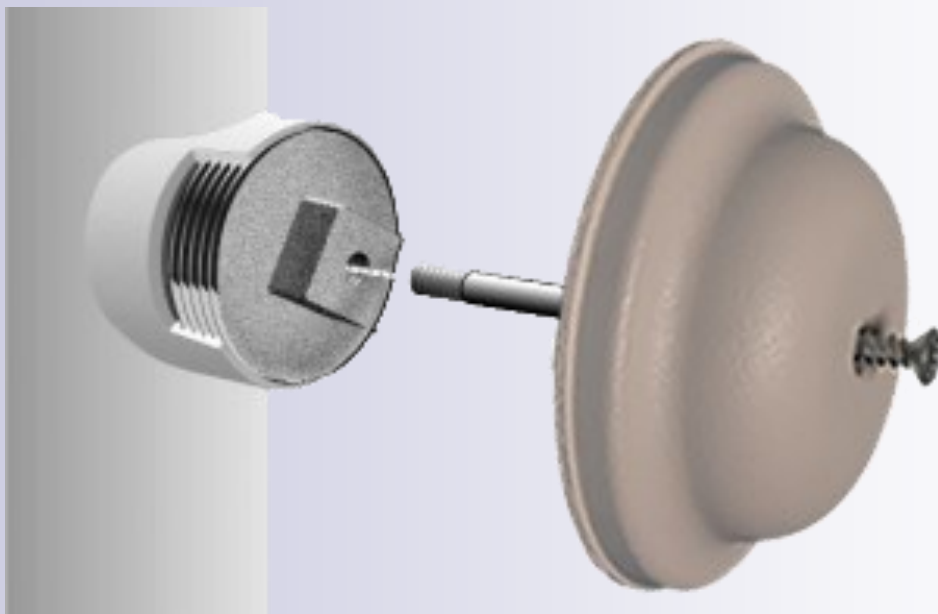

BELL WHITE COVERS

Dallas Specialty Countersunk & Raised Head Threaded Brass Cleanout Plugs are designed for use in PVC threaded clean-out fittings. Helps contain sewer gases from escaping or water from entering the cleanout.

- Threads are NPT (national pipe thread)
- Brass Construction
- For use with PVC threaded cleanouts
- Max 10lb psi

BELL WHITE COVER		
DS104BW	4-1/4"	25
DS105BW	5-1/4"	25
DS107BW	6-1/4"	25

DALLAS SPECIALTY & MFG. CO.